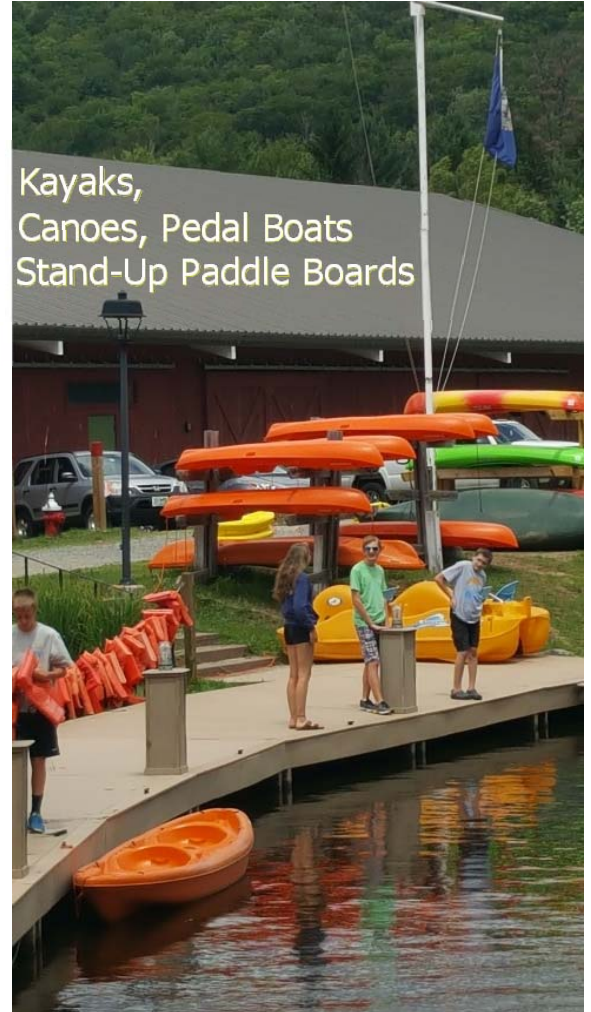

COLUMBUS DAY WEEKEND IN NEW HAMPSHIRE

WATERVILLE VALLEY RESORT — OCTOBER 7-10

www.ismbostonwest.org/coming-day-events.html

www.goldeneaglelodge.com

www.waterville.com

Family-Friendly Resort Activities

Transportation included – Your host, David Miller, will drive you.

- Mountain Biking
- Wi-Fi
- Cable TV
- Restaurants or Use Our Kitchen
- In- & Outdoor Pools, Whirlpool
- Kayaks, Canoes, Stand-Up
- Paddle Boards, Pedal Boats
- Volleyball
- Billiards
- Weight Room
- Cardio Room
- Racquetball
- Sauna, Steam Room
- Indoor Skating Rink
- Skateboard Park
- 9-Hole Golf Course
- Children's Programs
- Nearby Zip-Lining

To keep costs lower, we'll be sharing a penthouse suite.

(Or private units can also be rented.)

Kayaks,
Canoes, Pedal Boats
Stand-Up Paddle Boards

Tennis & Golf

Restaurants & Cafés

Indoor & Outdoor Swimming